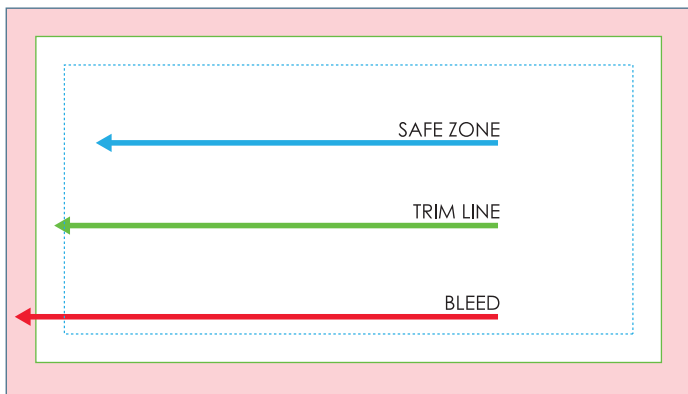

PRE-CUT STICKERS

RECTANGLE

50mm x 20mm

 TRIM SIZE: 50mm x 20mm

 BLEED: 56mm x 26mm

 SAFE PRINT AREA: 44mm x 14mm

STICKERS WHEN PRINTED (EXAMPLE):
Sheet capacity will vary due to sticker size.

IMPORTANT INFORMATION

This guide is **not** to scale