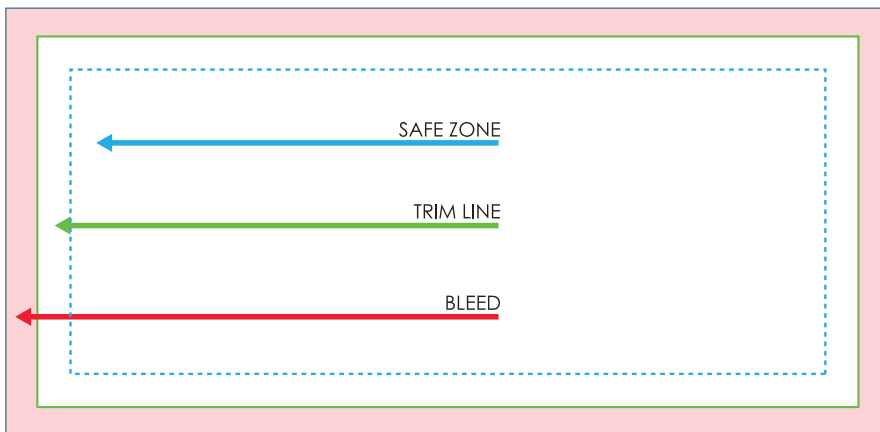

# PRE-CUT STICKERS

## RECTANGLE

34mm x 75mm

 TRIM SIZE: 34mm x 75mm

 BLEED: 40mm x 81mm

 SAFE PRINT AREA: 28mm x 69mm

STICKERS WHEN PRINTED (EXAMPLE):  
Sheet capacity will vary due to sticker size.

**IMPORTANT INFORMATION**  
(Failure to follow these instructions will slow the automatic processing of your job)